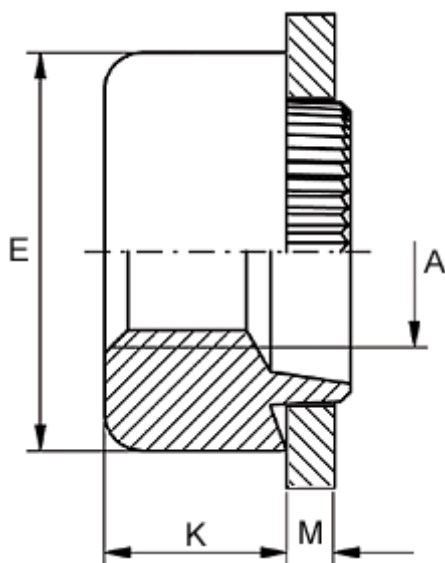

Article number: 12723000025500

Description: KLEE-coil 723 000 025.500
M2,5 Stainless 1.4305

Measures

Female thread A	= M2,5
Height K	= 3.0
Outer diameter E	= 6.0
Plate thickness	= 0.8
Recommended bore diameter +0.05	= 4.0